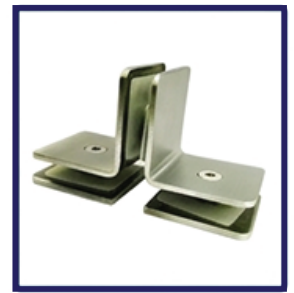

# Glass Connector (SS/202/304/316)

**AHPL-SGC-220**

Fix Clip Connector  
(Double Hole)

**AHPL-SGC-221**

Fix Clip Connector  
(Single Hole)

**AHPL-SGC-222**

Wall To Glass 90  
Degree Connector

**AHPL-SGC-223**

Glass To Glass 90  
Degree Connector

**AHPL-SGC-224**

Glass To Glass 135 Degree  
Connector

**AHPL-SGC-225**

Glass To Glass 180 Degree  
Connector

**AHPL-SGC-226**

Wall To Glass 180 Degree  
Connector

**AHPL-SGC-227**

Three Way 90 Degree  
Glass To Glass Connector

Material - Stainless Steel  
Material Grade - SS 202/304/316

Finish - PSS / SSS

Glass to Glass Connector

# Sheet Metal Glass Connector

**AHPL-SGC-228**

Fix Clip Connector  
(Double Hole)

**AHPL-SGC-229**

Fix Clip Connector  
(Single Hole)

**AHPL-SGC-230**

Wall To Glass  
90 Degree Connector

**AHPL-SGC-231**