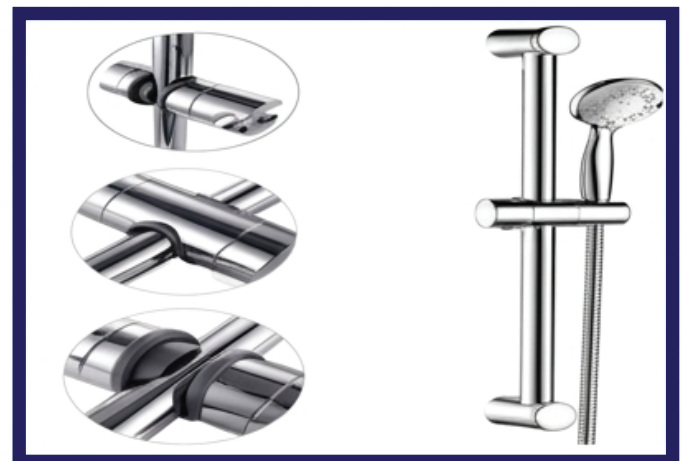

# Shower Handle (SS 304/316)

For 25 MM Square Pipe

**AHPL-SSH-18684**

Support Clamp For Three Way Connecting Pipe

**AHPL-SSH-18685**

25 mm Square Pipe 2 Meter

Material - Stainless Steel  
Material Grade - SS 202/304/316