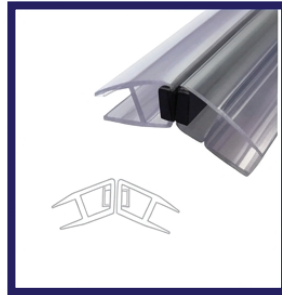

# Glass Sealing Profile (SS 202/304/316)

**AHPLGSP-929**

AHPLGSP-929 Glass to Glass 180 Degree (H Profile)

**AHPL-GSP-930**

Wall to Glass 90 Degree (F Profile)

**AHPL-GSP-931**

Wall to Glass (D Profile)

**AHPL-GSP-932**

Central Seal

**AHPL-GSP-933**

Glass to Glass 90 Degree Magnetic Seal

**AHPL-GSP-934**

Glass to Glass 135 Degree Magnetic Seal

**AHPL-GSP-935**

Glass to Glass 180 Degree Magnetic Seal