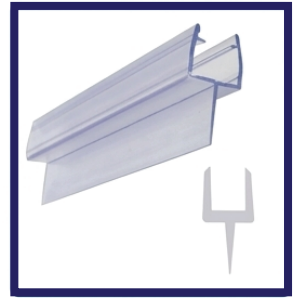

# Glass Sealing Profile (SS 202/304/316)

**AHPLGSP-929**

AHPLGSP-929 Glass to Glass 180 Degree (H Profile)

**AHPL-GSP-930**

Wall to Glass 90 Degree (F Profile)

**AHPL-GSP-931**

Wall to Glass (D Profile)

**AHPL-GSP-932**

Central Seal

**AHPL-GSP-933**

Glass to Glass 90 Degree Magnetic Seal

**AHPL-GSP-934**

Glass to Glass 135 Degree Magnetic Seal

**AHPL-GSP-935**

Glass to Glass 180 Degree Magnetic Seal