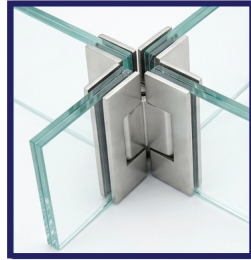

AHPL-PF-118

Four Glass Patch
Connector